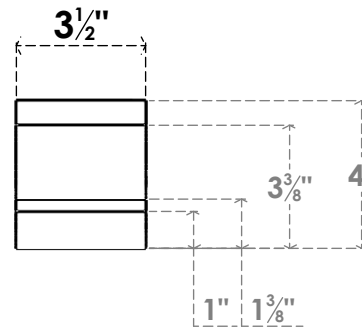

ITEM NUMBER: BRCPC035X28000X04000BOA

3 1/2"W X 28"D X 4"H BALBOA ARCHITECTURAL GRADE PVC CLOSED KNEE BRACE

SIDE PROFILE

FRONT PROFILE

ISOMETRIC

EKENA MILLWORK
 2300 WEST MAIN ST.
 CLARKSVILLE, TX 75426
 TOLL FREE: 866-607-0453
 WWW.EKENAMILLWORK.COM