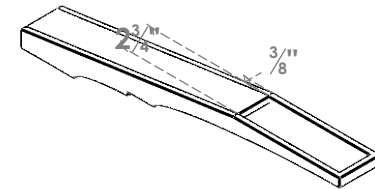

ITEM NUMBER: BRCPC035X28000X04000BOA

3 1/2"W X 28"D X 4"H BALBOA ARCHITECTURAL GRADE PVC CLOSED KNEE BRACE

SIDE PROFILE

FRONT PROFILE

ISOMETRIC

EKENA MILLWORK
 2300 WEST MAIN ST.
 CLARKSVILLE, TX 75426
 TOLL FREE: 866-607-0453
 WWW.EKENAMILLWORK.COM