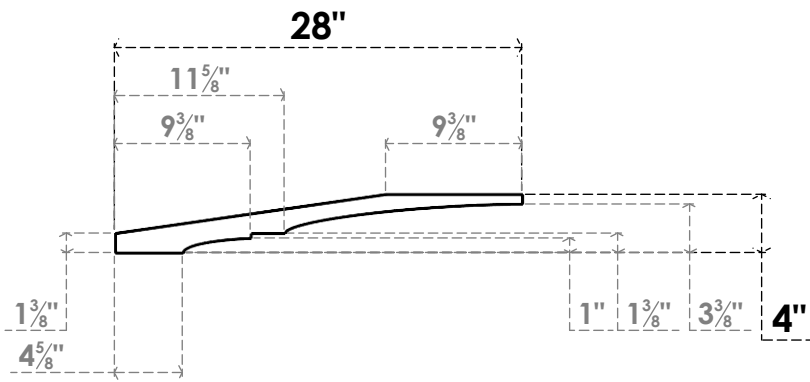

ITEM NUMBER: BRCPC035X28000X04000BOA

3 1/2"W X 28"D X 4"H BALBOA ARCHITECTURAL GRADE PVC CLOSED KNEE BRACE

SIDE PROFILE

FRONT PROFILE

ISOMETRIC

EKENA MILLWORK
 2300 WEST MAIN ST.
 CLARKSVILLE, TX 75426
 TOLL FREE: 866-607-0453
 WWW.EKENAMILLWORK.COM